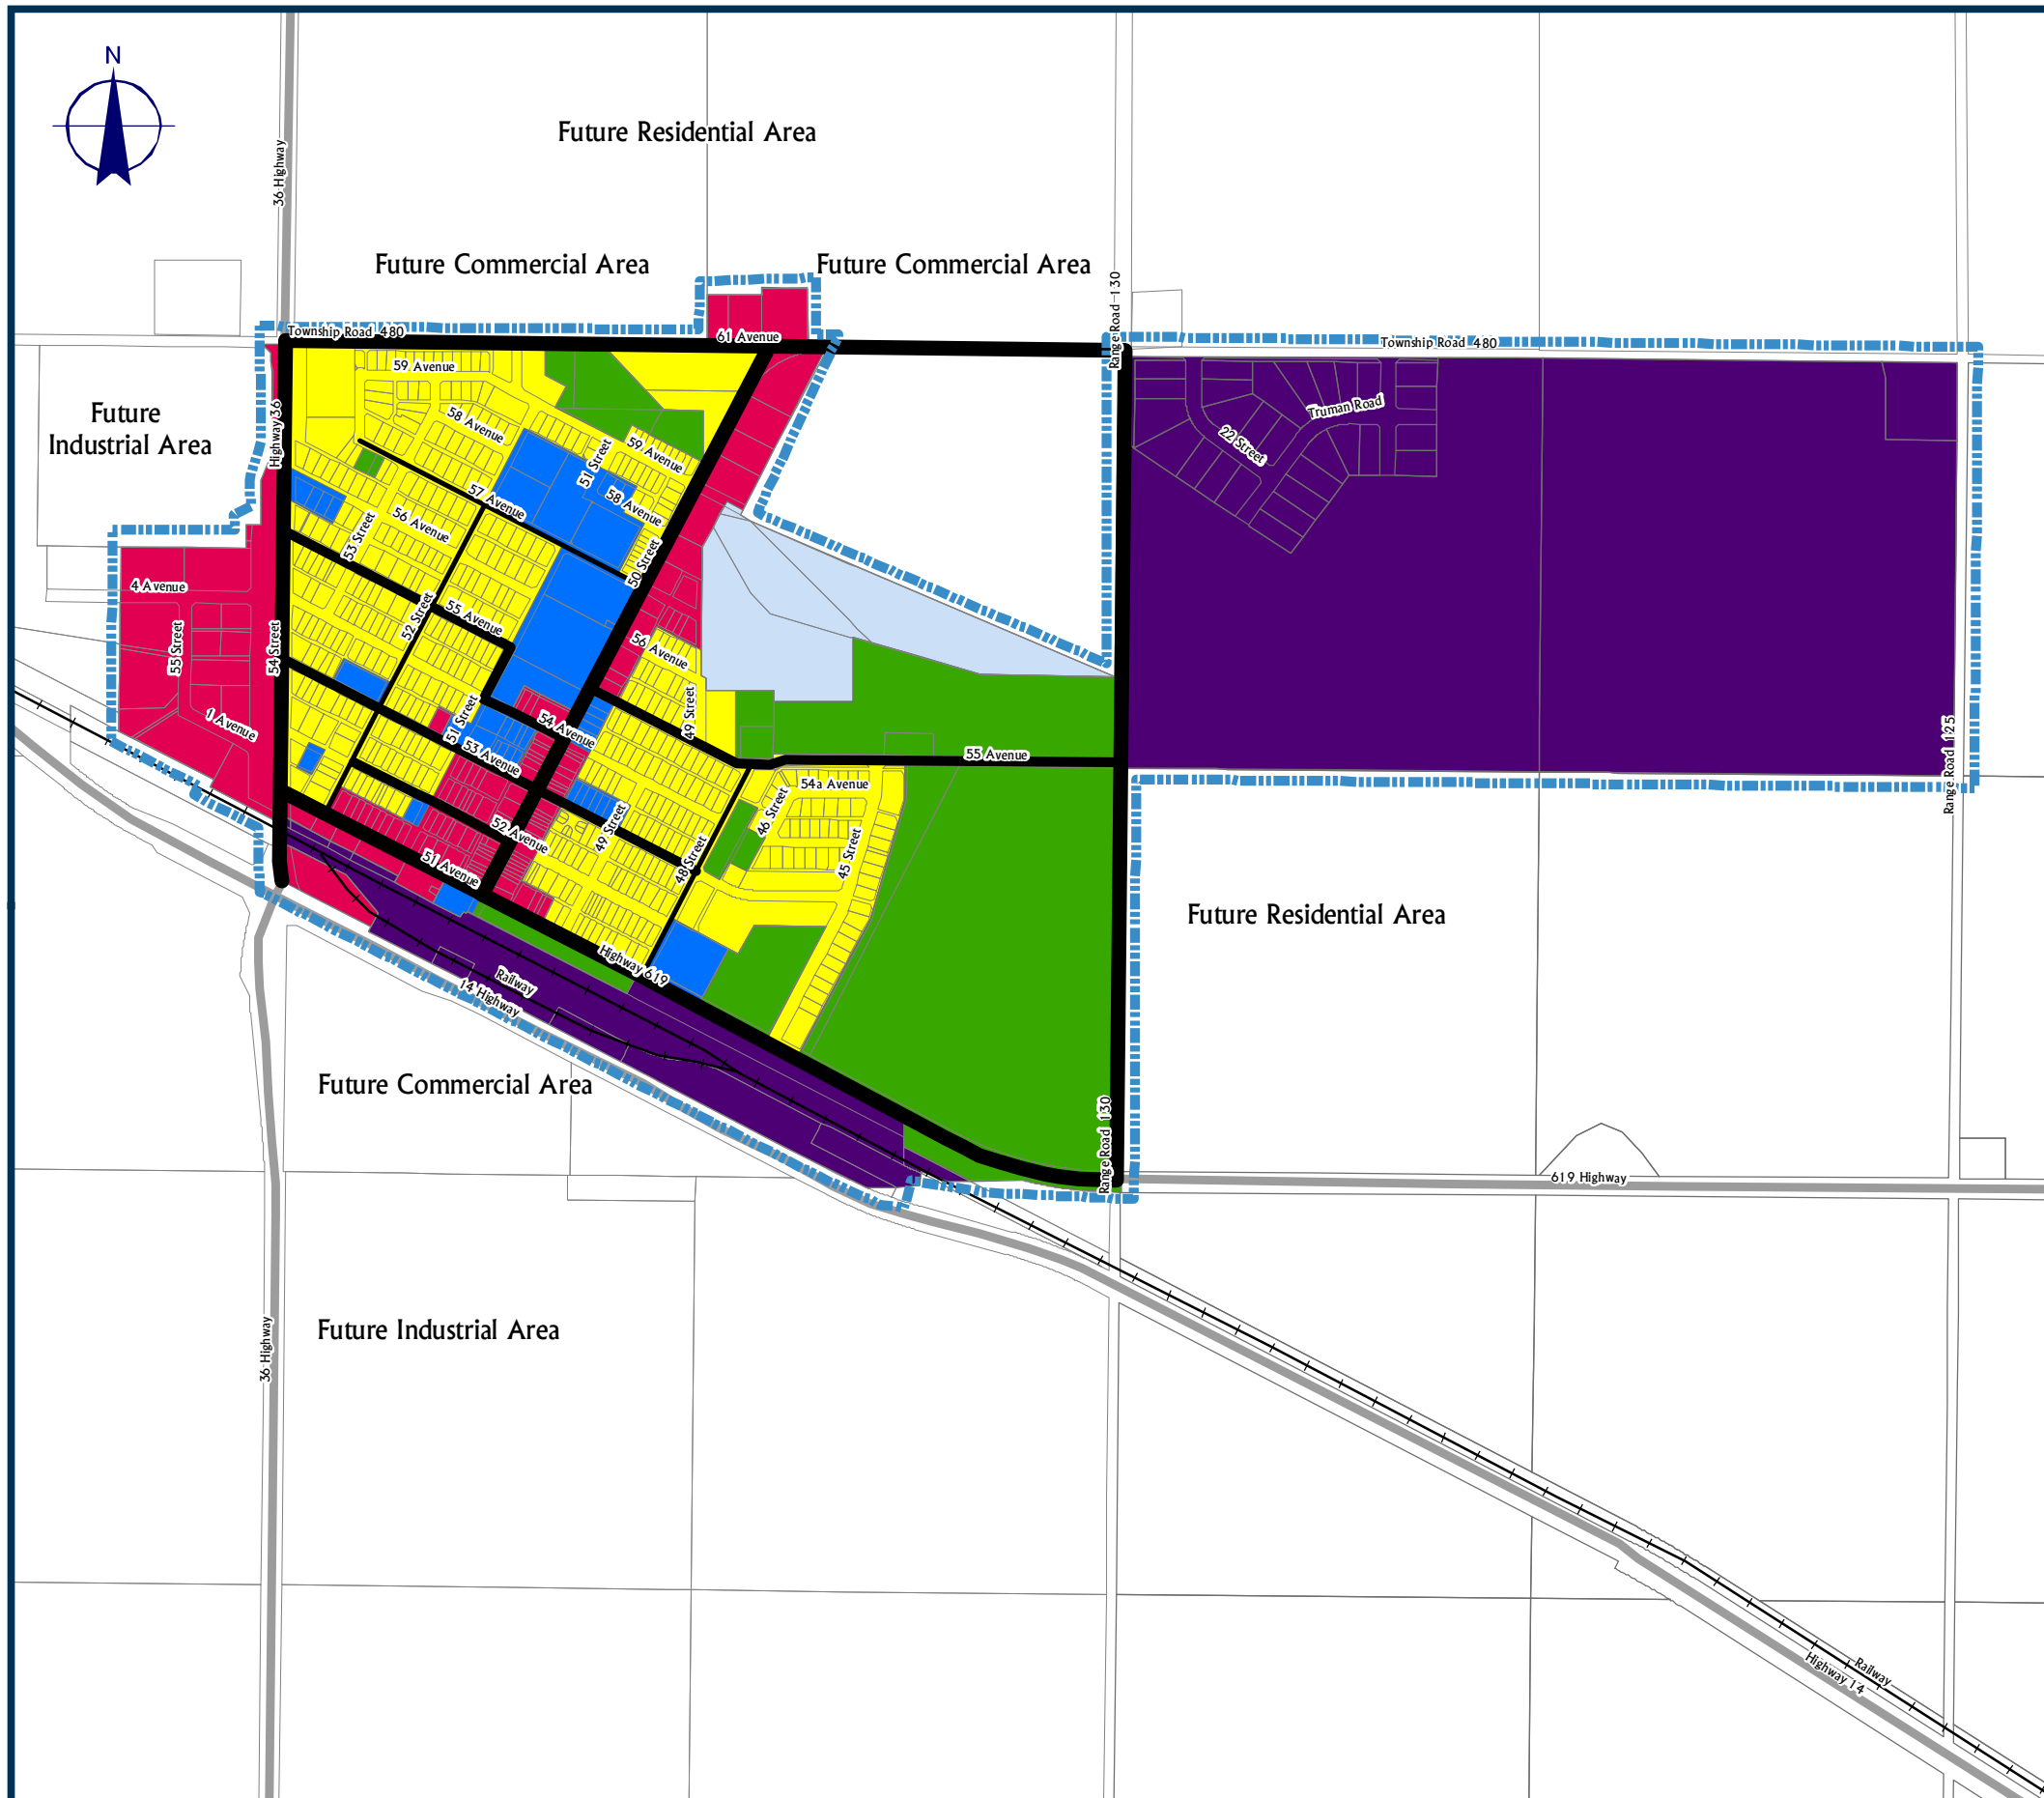

Town of Viking

Municipal Development Plan Map 1 - Future Land Use

- Town Boundary
- Arterial Roads
- Collector Roads
- Minor Collector Roads
- Institutional Use
- Recreation and Open Space Use
- Industrial Use
- Commercial Use
- Residential Use
- Public Utility Use

0 0.5 1 Kilometers