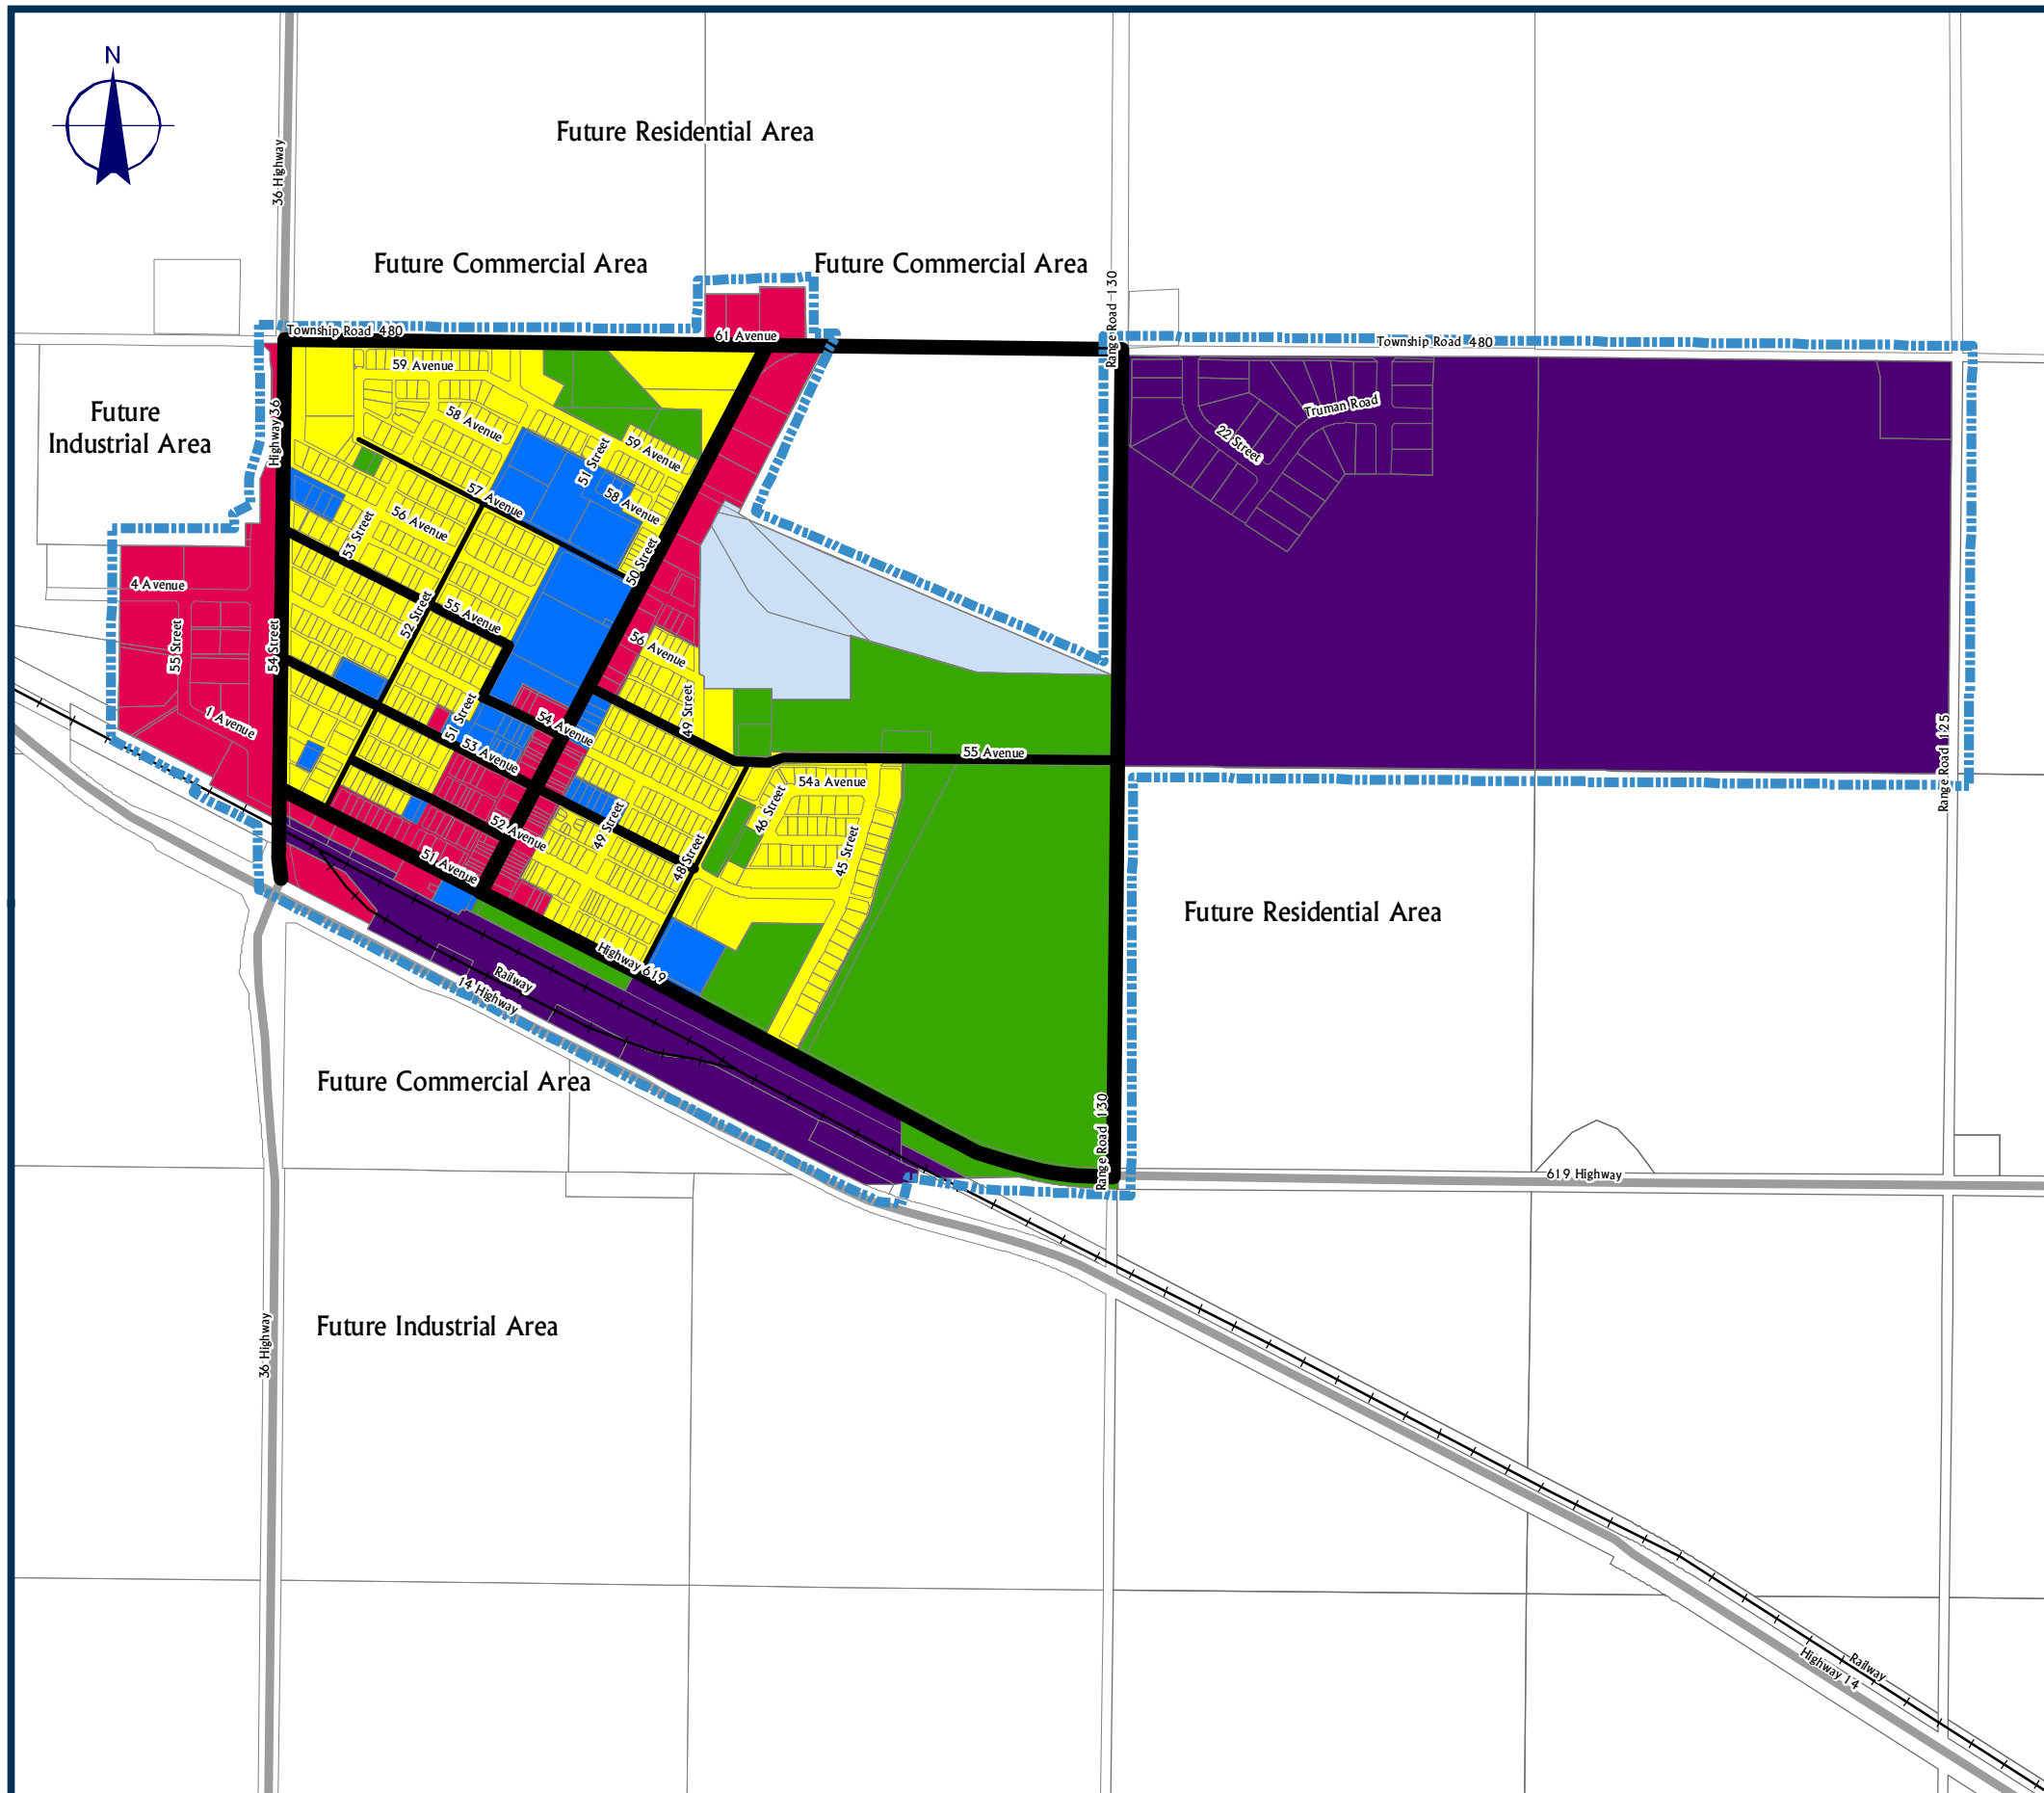

Town of Viking

Municipal Development Plan Map 1 - Future Land Use

- Town Boundary
- Arterial Roads
- Collector Roads
- Minor Collector Roads
- Institutional Use
- Recreation and Open Space Use
- Industrial Use
- Commercial Use
- Residential Use
- Public Utility Use

0 0.5 1 Kilometers